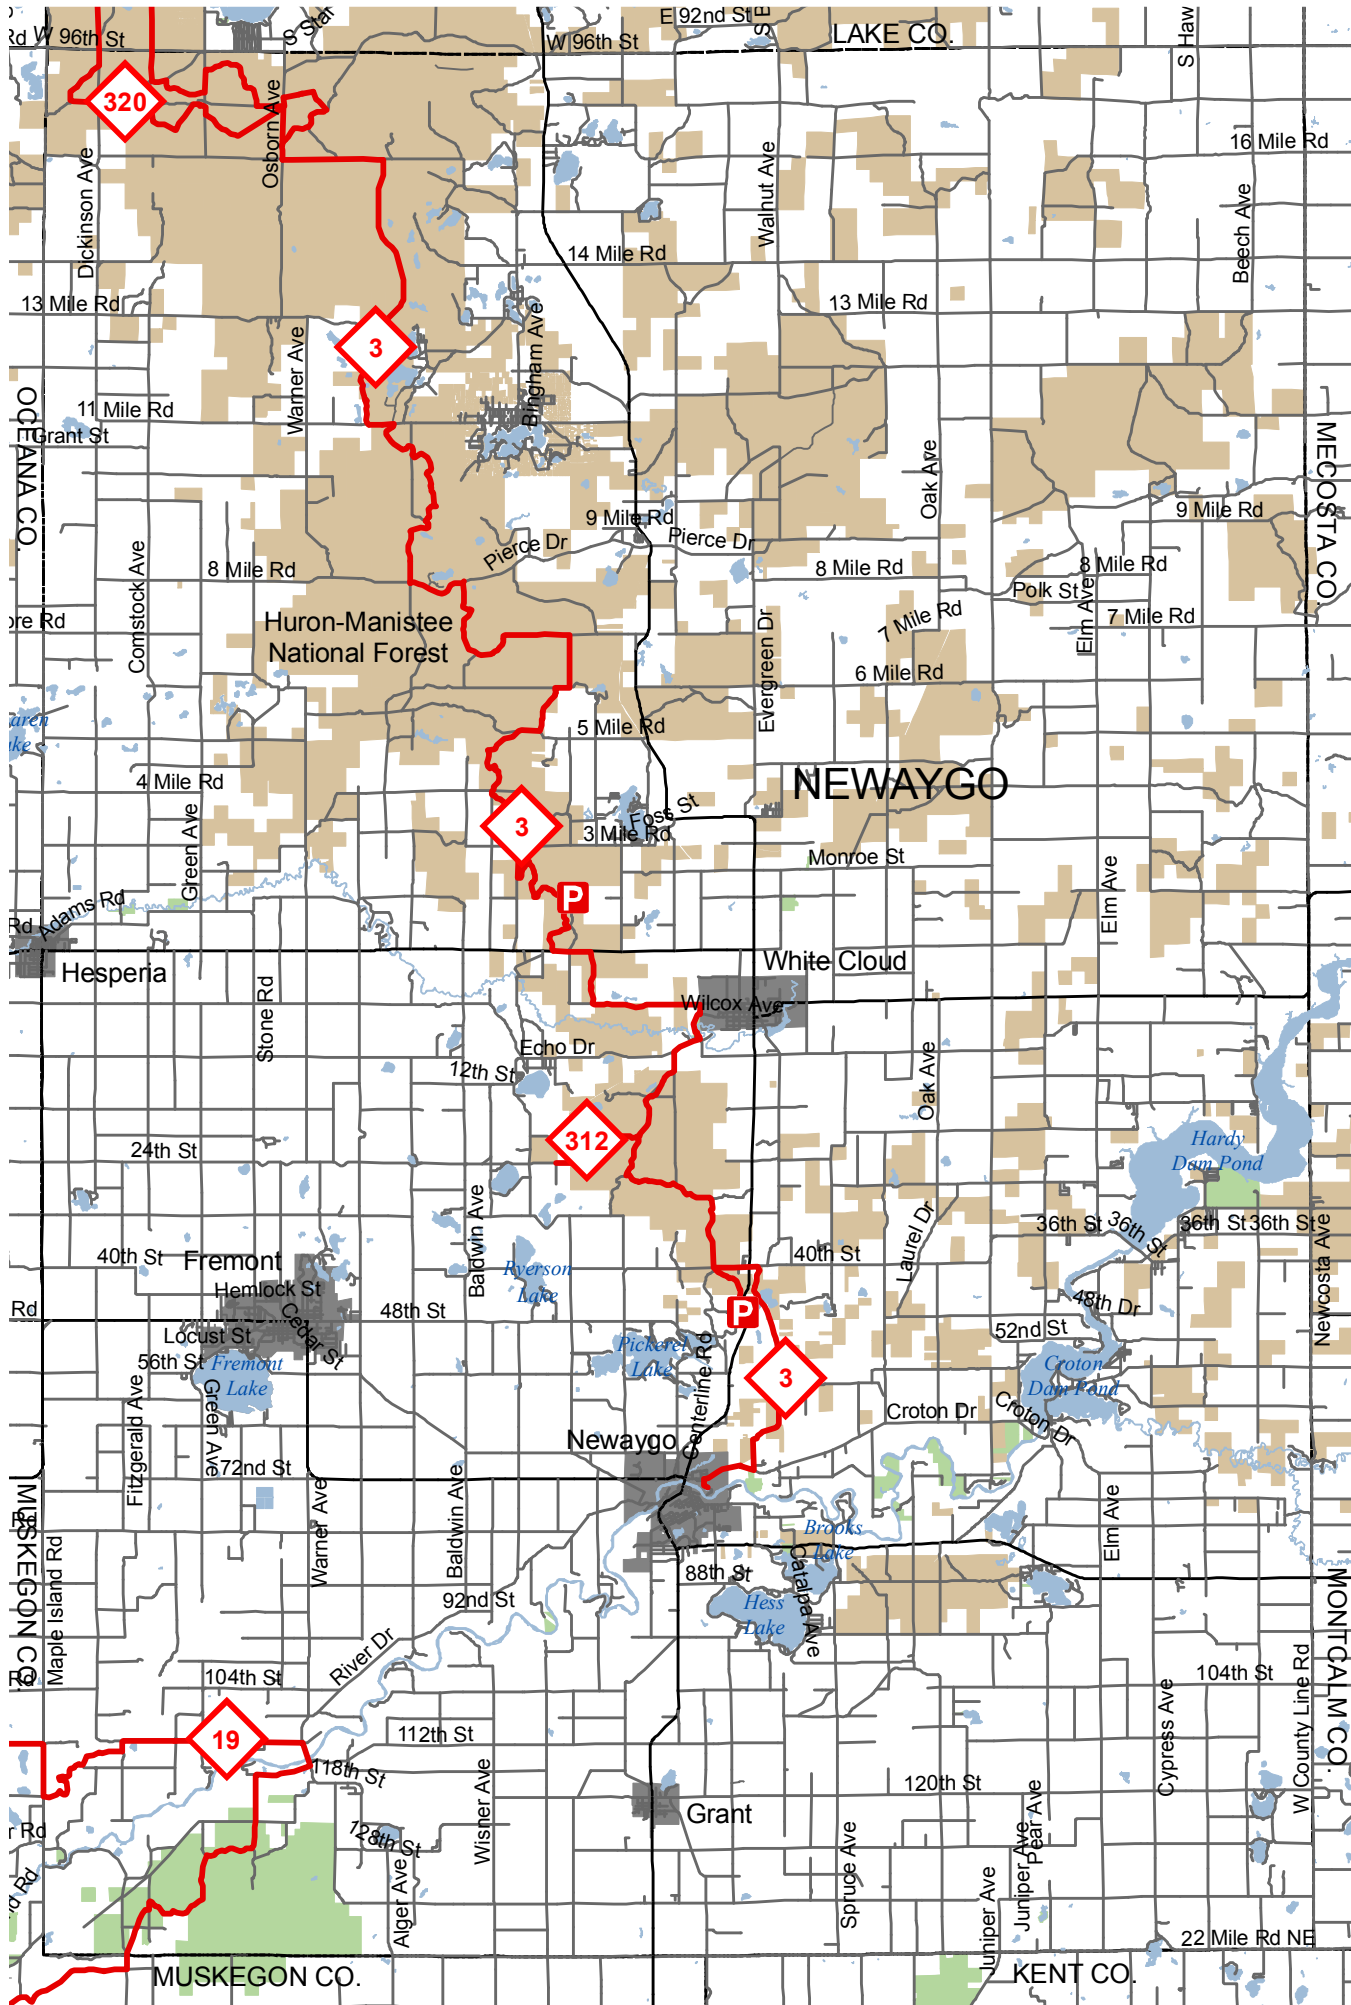

# Department of Natural Resources Designated Snowmobile Trails

## Newaygo County, Michigan

- Legend**
- Parking Lot
  - Snowmobile Trail
  - Highway
  - Paved or Gravel Road
  - Poor Dirt Road
  - Lakes and Rivers
  - Cities
  - State Land
  - Federal Land
  - County Boundaries